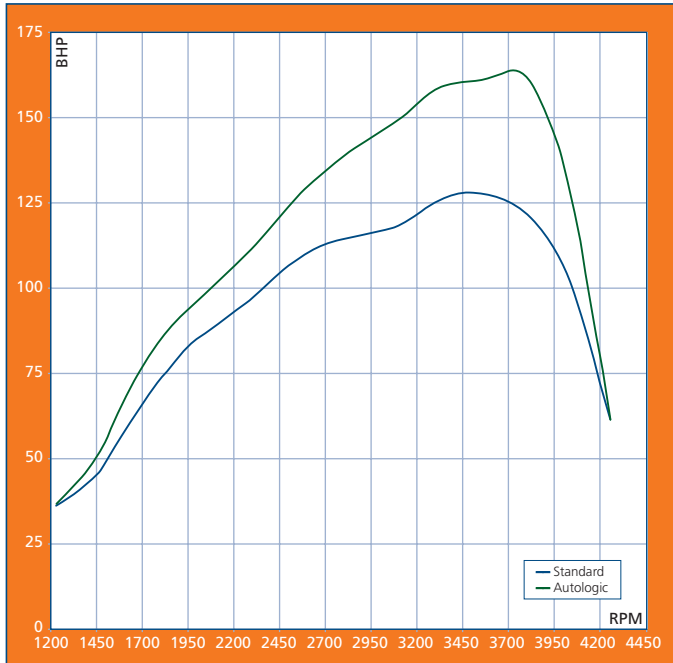

Performance graphs

Defender Td5

More torque throughout the driving range

POWER

Standard Max Power 127bhp

Autologic® Max Power 161bhp

Maximum Increase 36bhp @ 3750rpm

TORQUE

Standard Max Torque 212lb ft

Autologic® Max Torque 248lb ft

Maximum Increase 52lb ft @ 4000rpm