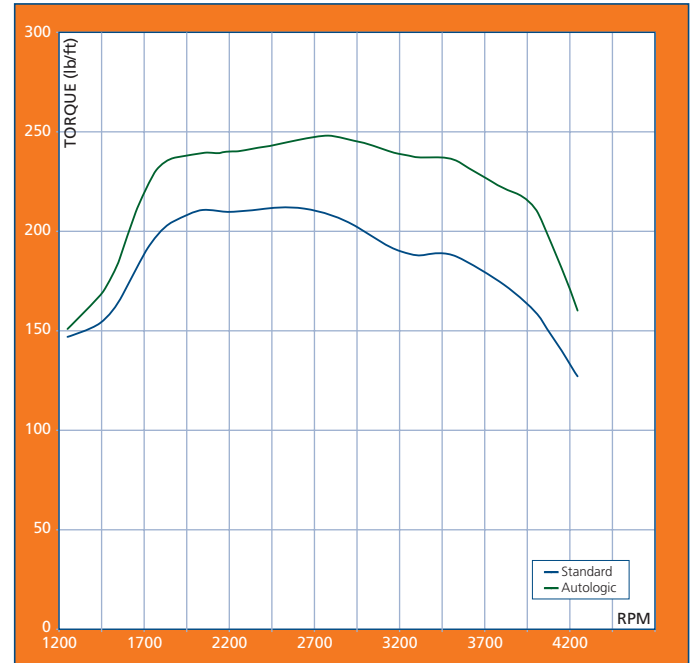

Performance graphs

Defender Td5

More torque throughout the driving range

POWER

Standard Max Power 127bhp

Autologic® Max Power 161bhp

Maximum Increase 36bhp @ 3750rpm

TORQUE

Standard Max Torque 212lb ft

Autologic® Max Torque 248lb ft

Maximum Increase 52lb ft @ 4000rpm