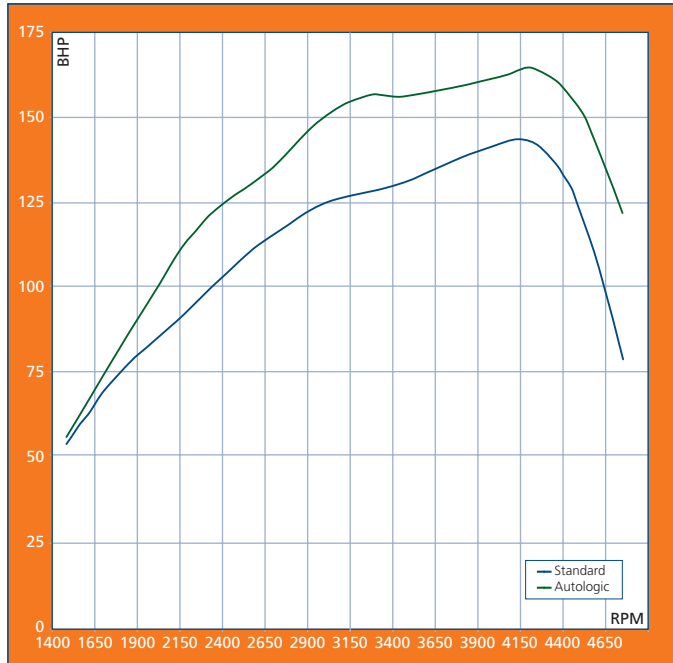

# Performance graphs

## Discovery 2 Td5 2.5L

Greater performance for motorway cruising

### POWER

**Standard Max Power 140bhp**

**Autologic® Max Power 162bhp**

**Maximum Increase 30bhp @ 3250rpm**

### TORQUE

**Standard Max Torque 222lb ft**

**Autologic® Max Torque 268lb ft**

**Maximum Increase 51lb ft @ 2250rpm**