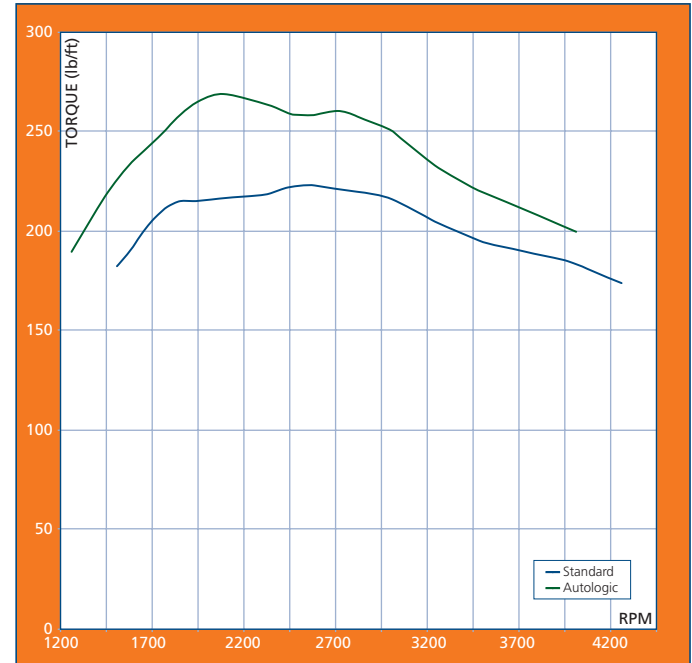

# Performance graphs

## Discovery 2 Td5 2.5L

Greater performance for motorway cruising

### POWER

**Standard Max Power 140bhp**

**Autologic® Max Power 162bhp**

**Maximum Increase 30bhp @ 3250rpm**

### TORQUE

**Standard Max Torque 222lb ft**

**Autologic® Max Torque 268lb ft**

**Maximum Increase 51lb ft @ 2250rpm**