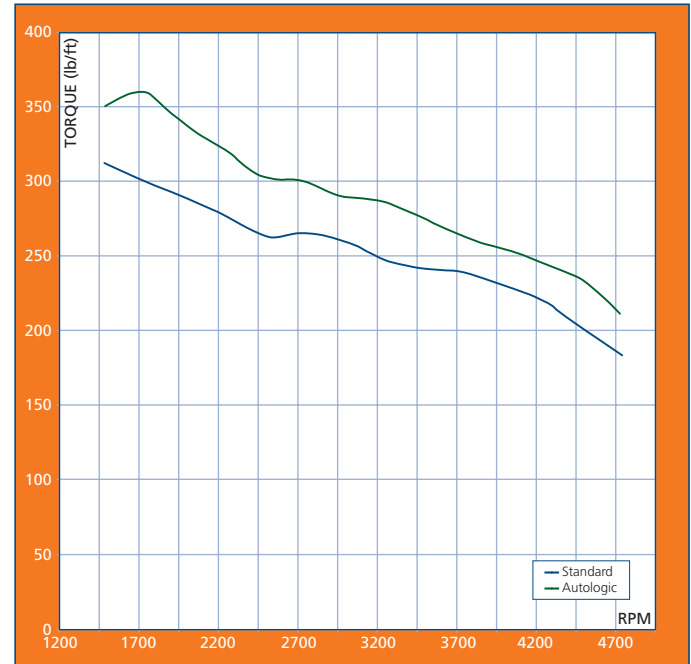

Performance graphs

L322 Range Rover Td6

Seamless acceleration through every gear

POWER

Standard Max Power 177bhp

Autologic® Max Power 200bhp

Maximum Increase 25bhp @ 3250rpm

TORQUE

Standard Max Torque 311lb ft

Autologic® Max Torque 360lb ft

Maximum Increase 60lb ft @ 1750rpm