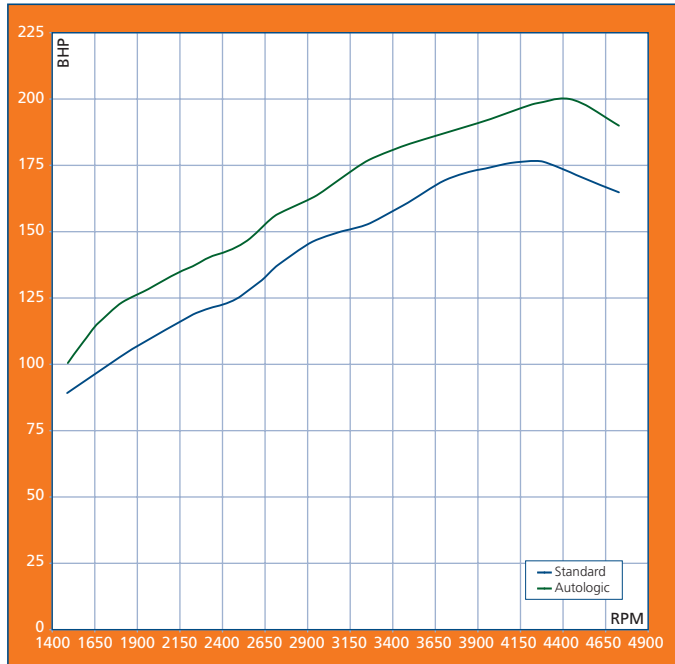

Performance graphs

L322 Range Rover Td6

Seamless acceleration through every gear

POWER

Standard Max Power 177bhp

Autologic® Max Power 200bhp

Maximum Increase 25bhp @ 3250rpm

TORQUE

Standard Max Torque 311lb ft

Autologic® Max Torque 360lb ft

Maximum Increase 60lb ft @ 1750rpm